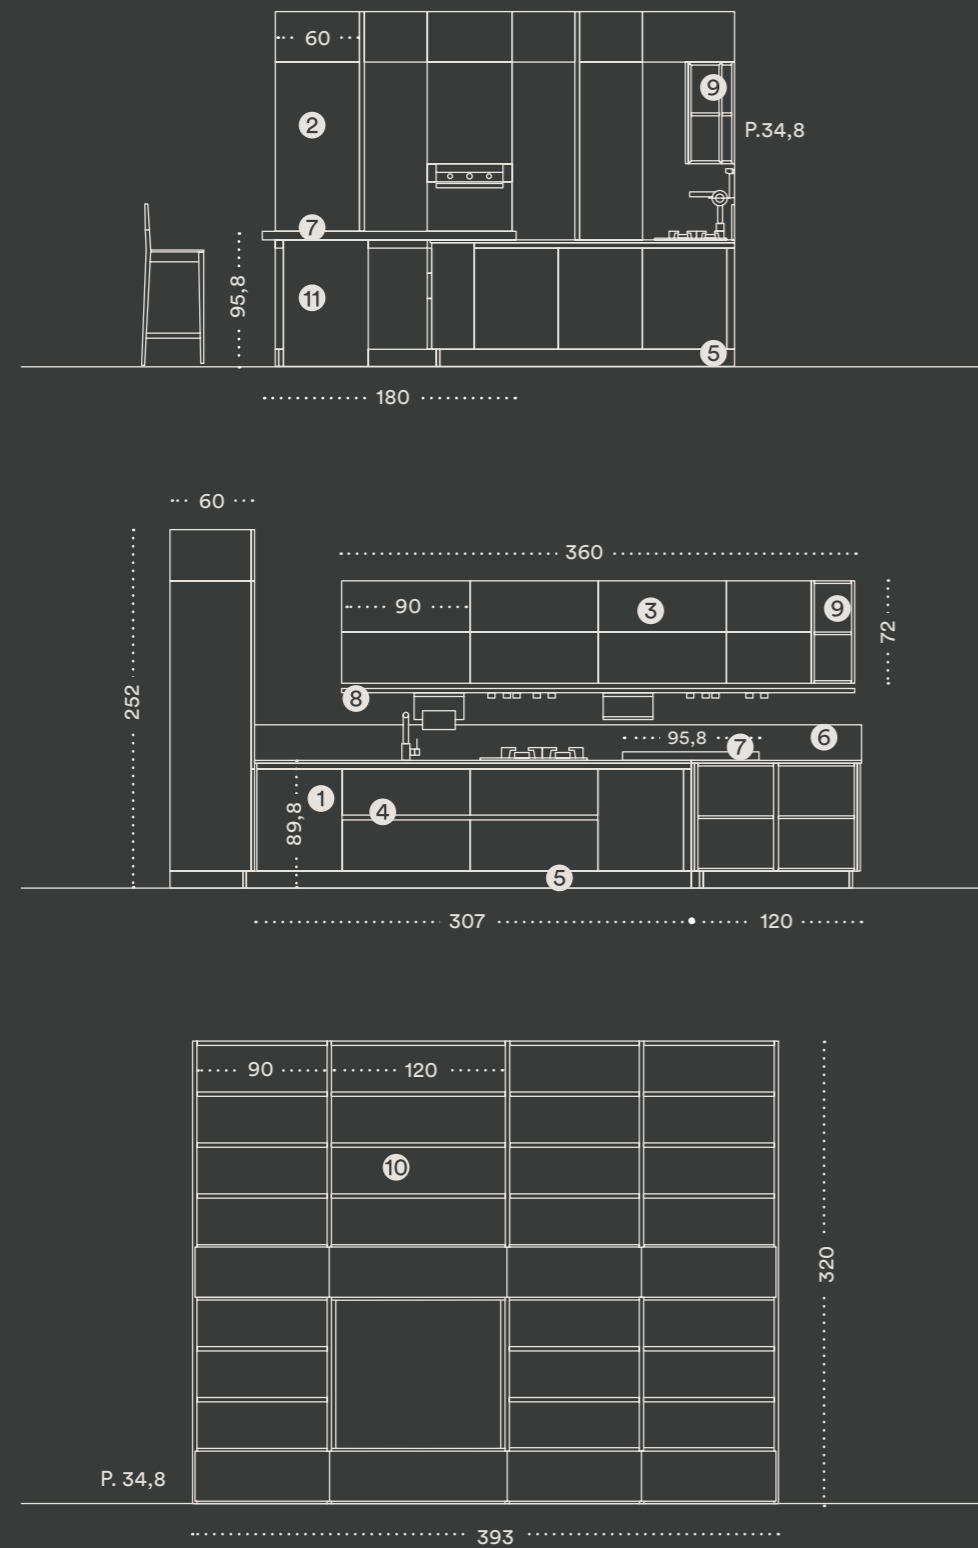

Informazioni tecniche

Technical information
Information technique
Informacion tecnica